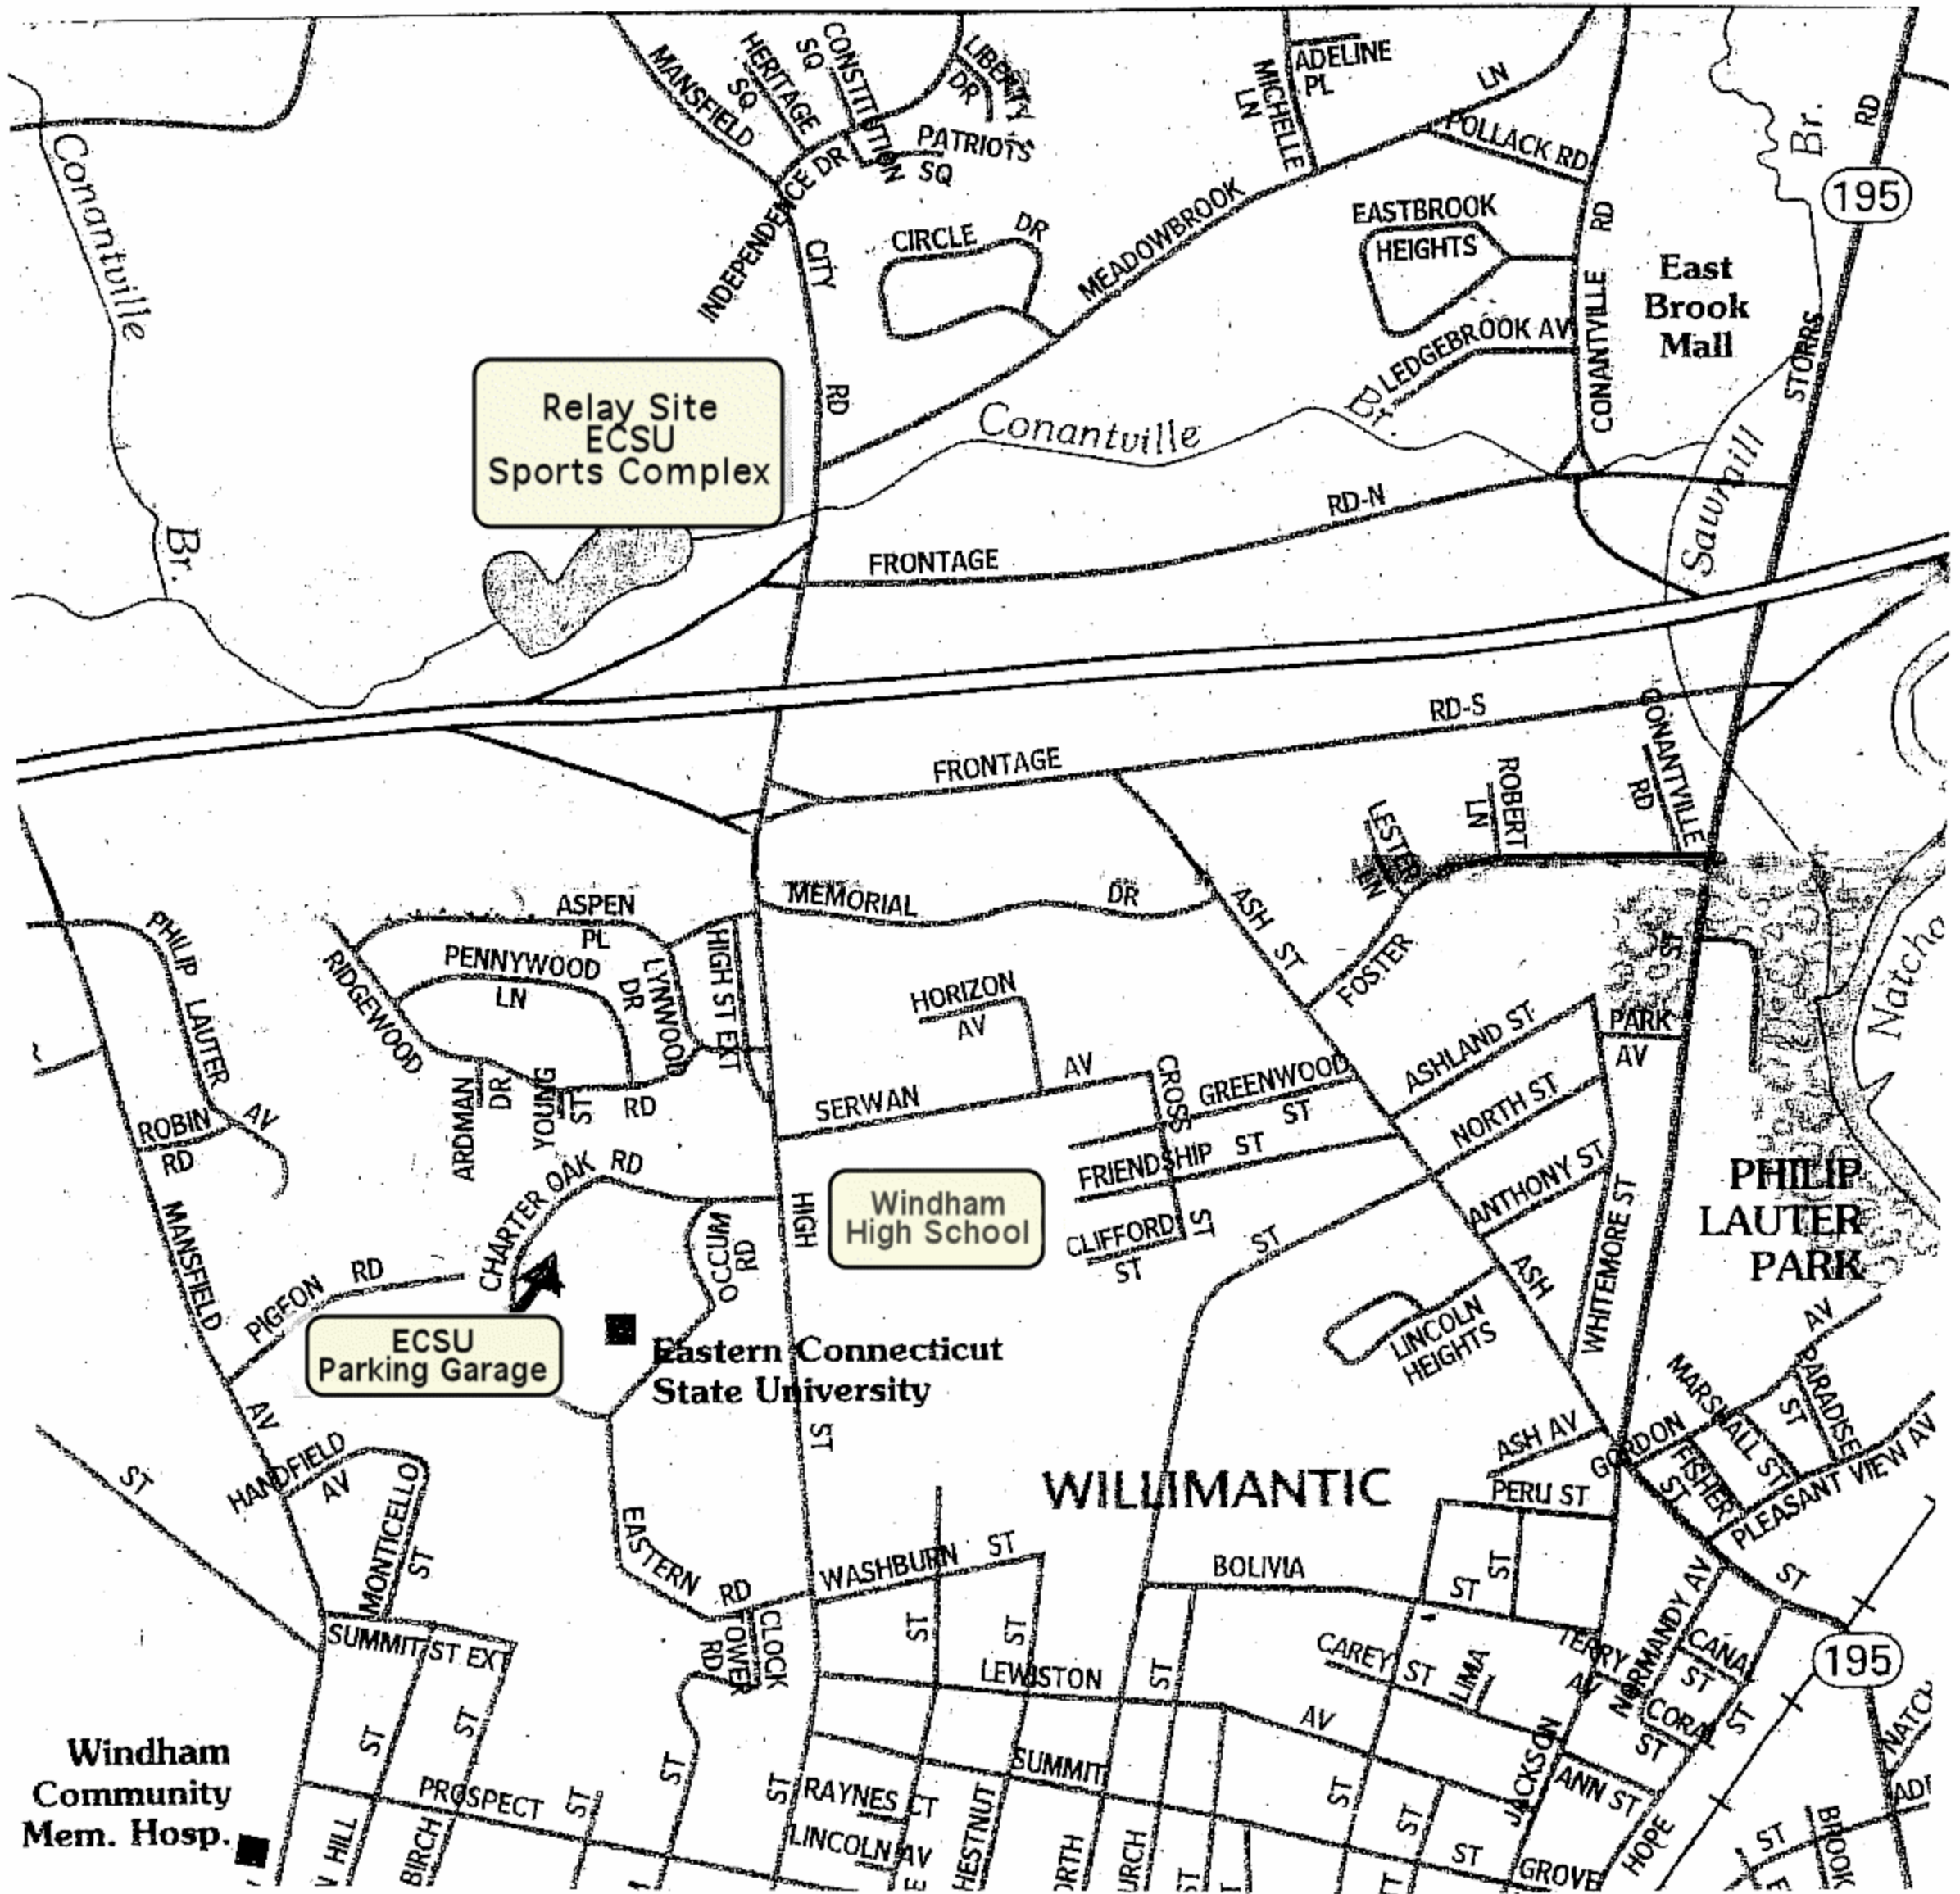

American Cancer Society's Relay for Life of the Windham Area October 17th-18th, 2009

The Relay takes place inside the Baseball Complex at the ECSU Sports Complex, which is located on Mansfield City Road about ½ mile from the Main ECSU Campus. Parking will be limited, so we encourage you to drop off passengers and your gear at the Sports Complex, and then park in the ECSU Parking Garage. Directional signs to the Parking Garage are posted when you turn from High Street onto the ECSU Campus at Charter Oak Road. Shuttles will be running on a regular basis between the two sites. (Parking and riding the shuttle bus are both free of charge.) Carpooling is encouraged.